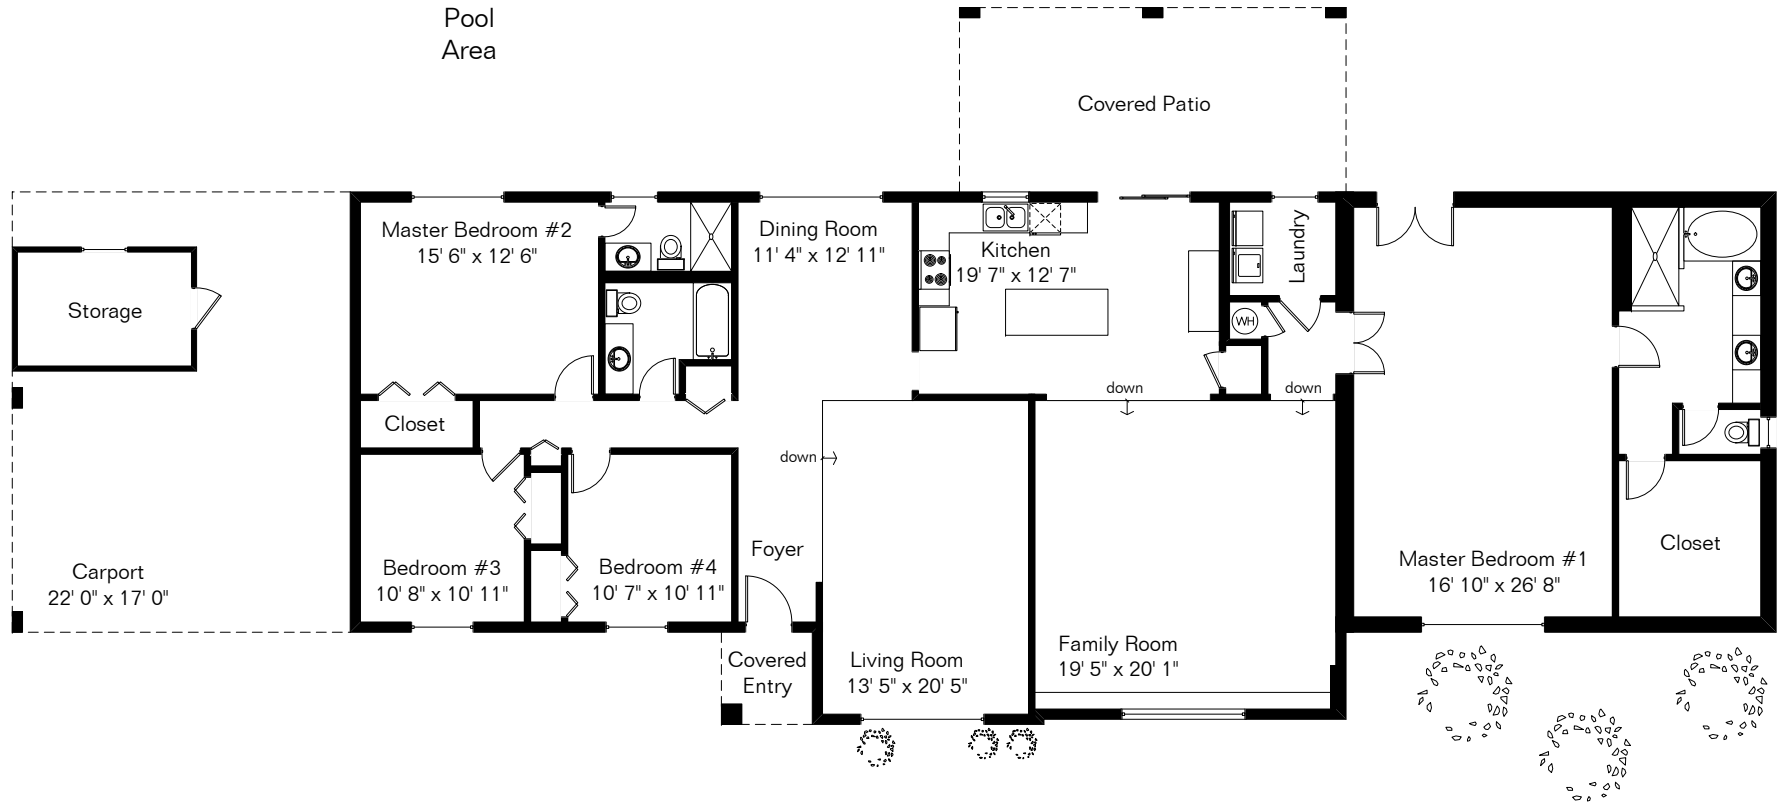

The square footages and room size information are deemed to be reliable but are not guaranteed and should be independently verified.

# 1951 S Calle Mesa del Oso

Site Visit July 2016

0 ft. 6 ft. 10 ft. 20 ft.

Living Area 2,863 Sq Ft

Copyright 2016 Floor Plans First! LLC  
All Rights Reserved.

[www.FloorPlansFirst.com](http://www.FloorPlansFirst.com)